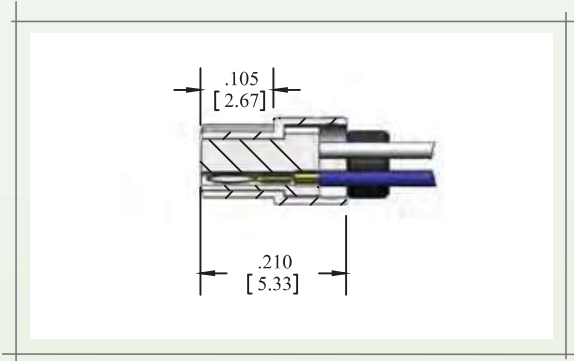

Bi-Lobe[®]

Pre-Wired Type WD

■ Dual Row Pre-Wired (TYPE WD)

■ English (IN)

■ Metric (mm)

■ Pin

■ Color

	"A"	"B"	"C"	"A"	"B"	"C"		
CONTACTS							1, 11, 21, 31, 41, 51, 61	BLACK
9	0.375	0.270	0.160	9.53	6.86	4.06	2, 12, 22, 32, 42, 52, 62	BROWN
15	0.450	0.345	0.235	11.43	8.76	5.97	3, 13, 23, 33, 43, 53, 63	RED
21	0.525	0.420	0.310	13.34	10.67	7.87	4, 14, 24, 34, 44, 54, 64	ORANGE
25	0.575	0.470	0.360	14.61	11.94	9.14	5, 15, 25, 35, 45, 55, 65	YELLOW
31	0.650	0.545	0.435	16.51	13.84	11.05	6, 16, 26, 36, 46, 56	GREEN
37	0.725	0.620	0.510	18.42	15.75	12.95	7, 17, 27, 37, 47, 57	BLUE
51	0.900	0.795	0.685	22.86	20.19	17.40	8, 18, 28, 38, 48, 58	VIOLET
55	0.900	0.795	0.685	22.86	20.19	17.40	9, 19, 29, 39, 49, 59	GRAY
65	1.075	0.970	0.860	27.31	24.64	21.84	10, 20, 30, 40, 50, 60	WHITE

Pre-Wired Type WD

Bi-Lobe®

Dual Row Pre-Wired (TYPE WD)

English (IN)

Metric (mm)

Socket

Color

CONTACTS	"A"	"B"	"C"	"A"	"B"	"C"	Socket	Color
9	0.375	0.270	0.163	9.53	6.86	4.14	1, 11, 21, 31, 41, 51, 61	BLACK
15	0.450	0.345	0.238	11.43	8.76	6.05	2, 12, 22, 32, 42, 52, 62	BROWN
21	0.525	0.420	0.313	13.34	10.67	7.95	3, 13, 23, 33, 43, 53, 63	RED
25	0.575	0.470	0.363	14.61	11.94	9.22	4, 14, 24, 34, 44, 54, 64	ORANGE
31	0.650	0.545	0.438	16.51	13.84	11.13	5, 15, 25, 35, 45, 55, 65	YELLOW
37	0.725	0.620	0.513	18.42	15.75	13.03	6, 16, 26, 36, 46, 56	GREEN
51	0.900	0.795	0.688	22.86	20.19	17.48	7, 17, 27, 37, 47, 57	BLUE
65	1.075	0.970	0.863	27.31	24.64	21.92	8, 18, 28, 38, 48, 58	VIOLET
							9, 19, 29, 39, 49, 59	GRAY
							10, 20, 30, 40, 50, 60	WHITE