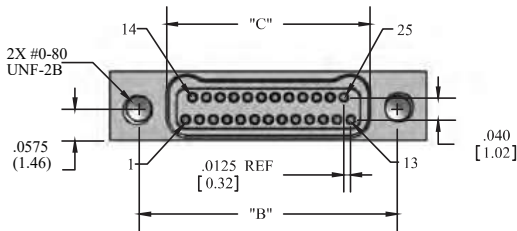

Bi-Lobe[®]

Pre-Wired Type WD

■ Dual Row Pre-Wired (TYPE WD)

■ English (IN)

■ Metric (mm)

■ Pin

■ Color

	"A"	"B"	"C"	"A"	"B"	"C"		
CONTACTS							1, 11, 21, 31, 41, 51, 61	BLACK
9	0.375	0.270	0.160	9.53	6.86	4.06	2, 12, 22, 32, 42, 52, 62	BROWN
15	0.450	0.345	0.235	11.43	8.76	5.97	3, 13, 23, 33, 43, 53, 63	RED
21	0.525	0.420	0.310	13.34	10.67	7.87	4, 14, 24, 34, 44, 54, 64	ORANGE
25	0.575	0.470	0.360	14.61	11.94	9.14	5, 15, 25, 35, 45, 55, 65	YELLOW
31	0.650	0.545	0.435	16.51	13.84	11.05	6, 16, 26, 36, 46, 56	GREEN
37	0.725	0.620	0.510	18.42	15.75	12.95	7, 17, 27, 37, 47, 57	BLUE
51	0.900	0.795	0.685	22.86	20.19	17.40	8, 18, 28, 38, 48, 58	VIOLET
55	0.900	0.795	0.685	22.86	20.19	17.40	9, 19, 29, 39, 49, 59	GRAY
65	1.075	0.970	0.860	27.31	24.64	21.84	10, 20, 30, 40, 50, 60	WHITE

Pre-Wired Type WD

Bi-Lobe®

Dual Row Pre-Wired (TYPE WD)

English (IN)

Metric (mm)

Socket

Color

CONTACTS	"A"	"B"	"C"	"A"	"B"	"C"	Socket	Color
9	0.375	0.270	0.163	9.53	6.86	4.14	1, 11, 21, 31, 41, 51, 61	BLACK
15	0.450	0.345	0.238	11.43	8.76	6.05	2, 12, 22, 32, 42, 52, 62	BROWN
21	0.525	0.420	0.313	13.34	10.67	7.95	3, 13, 23, 33, 43, 53, 63	RED
25	0.575	0.470	0.363	14.61	11.94	9.22	4, 14, 24, 34, 44, 54, 64	ORANGE
31	0.650	0.545	0.438	16.51	13.84	11.13	5, 15, 25, 35, 45, 55, 65	YELLOW
37	0.725	0.620	0.513	18.42	15.75	13.03	6, 16, 26, 36, 46, 56	GREEN
51	0.900	0.795	0.688	22.86	20.19	17.48	7, 17, 27, 37, 47, 57	BLUE
65	1.075	0.970	0.863	27.31	24.64	21.92	8, 18, 28, 38, 48, 58	VIOLET
							9, 19, 29, 39, 49, 59	GRAY
							10, 20, 30, 40, 50, 60	WHITE