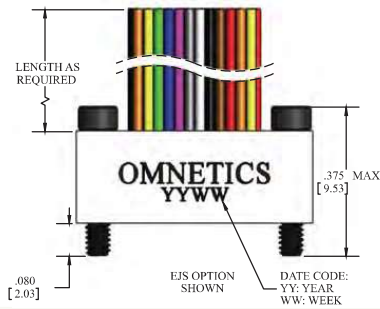

Bi-Lobe[®]

Pre-Wired Type WD

■ Dual Row Pre-Wired (TYPE WD)

■ English (IN)

■ Metric (mm)

■ Pin

■ Color

	"A"	"B"	"C"	"A"	"B"	"C"		
CONTACTS							1, 11, 21, 31, 41, 51, 61	BLACK
9	0.375	0.270	0.160	9.53	6.86	4.06	2, 12, 22, 32, 42, 52, 62	BROWN
15	0.450	0.345	0.235	11.43	8.76	5.97	3, 13, 23, 33, 43, 53, 63	RED
21	0.525	0.420	0.310	13.34	10.67	7.87	4, 14, 24, 34, 44, 54, 64	ORANGE
25	0.575	0.470	0.360	14.61	11.94	9.14	5, 15, 25, 35, 45, 55, 65	YELLOW
31	0.650	0.545	0.435	16.51	13.84	11.05	6, 16, 26, 36, 46, 56	GREEN
37	0.725	0.620	0.510	18.42	15.75	12.95	7, 17, 27, 37, 47, 57	BLUE
51	0.900	0.795	0.685	22.86	20.19	17.40	8, 18, 28, 38, 48, 58	VIOLET
55	0.900	0.795	0.685	22.86	20.19	17.40	9, 19, 29, 39, 49, 59	GRAY
65	1.075	0.970	0.860	27.31	24.64	21.84	10, 20, 30, 40, 50, 60	WHITE

Pre-Wired Type WD

Bi-Lobe®

Dual Row Pre-Wired (TYPE WD)

English (IN)

Metric (mm)

Socket

Color

CONTACTS	"A"	"B"	"C"	"A"	"B"	"C"	Socket	Color
9	0.375	0.270	0.163	9.53	6.86	4.14	1, 11, 21, 31, 41, 51, 61	BLACK
15	0.450	0.345	0.238	11.43	8.76	6.05	2, 12, 22, 32, 42, 52, 62	BROWN
21	0.525	0.420	0.313	13.34	10.67	7.95	3, 13, 23, 33, 43, 53, 63	RED
25	0.575	0.470	0.363	14.61	11.94	9.22	4, 14, 24, 34, 44, 54, 64	ORANGE
31	0.650	0.545	0.438	16.51	13.84	11.13	5, 15, 25, 35, 45, 55, 65	YELLOW
37	0.725	0.620	0.513	18.42	15.75	13.03	6, 16, 26, 36, 46, 56	GREEN
51	0.900	0.795	0.688	22.86	20.19	17.48	7, 17, 27, 37, 47, 57	BLUE
65	1.075	0.970	0.863	27.31	24.64	21.92	8, 18, 28, 38, 48, 58	VIOLET
							9, 19, 29, 39, 49, 59	GRAY
							10, 20, 30, 40, 50, 60	WHITE