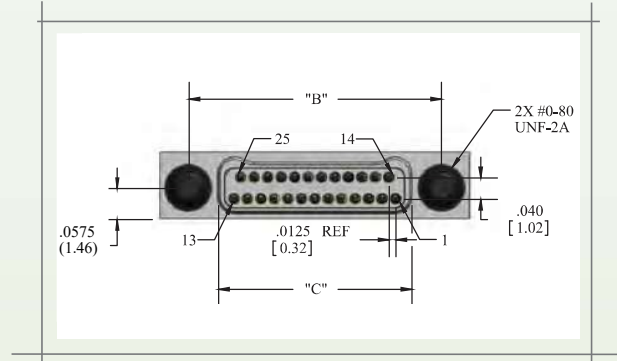

Bi-Lobe[®]

Pre-Wired Type WD

■ Dual Row Pre-Wired (TYPE WD)

■ English (IN)

■ Metric (mm)

■ Pin

■ Color

	"A"	"B"	"C"	"A"	"B"	"C"		
CONTACTS							1, 11, 21, 31, 41, 51, 61	BLACK
9	0.375	0.270	0.160	9.53	6.86	4.06	2, 12, 22, 32, 42, 52, 62	BROWN
15	0.450	0.345	0.235	11.43	8.76	5.97	3, 13, 23, 33, 43, 53, 63	RED
21	0.525	0.420	0.310	13.34	10.67	7.87	4, 14, 24, 34, 44, 54, 64	ORANGE
25	0.575	0.470	0.360	14.61	11.94	9.14	5, 15, 25, 35, 45, 55, 65	YELLOW
31	0.650	0.545	0.435	16.51	13.84	11.05	6, 16, 26, 36, 46, 56	GREEN
37	0.725	0.620	0.510	18.42	15.75	12.95	7, 17, 27, 37, 47, 57	BLUE
51	0.900	0.795	0.685	22.86	20.19	17.40	8, 18, 28, 38, 48, 58	VIOLET
55	0.900	0.795	0.685	22.86	20.19	17.40	9, 19, 29, 39, 49, 59	GRAY
65	1.075	0.970	0.860	27.31	24.64	21.84	10, 20, 30, 40, 50, 60	WHITE

Pre-Wired Type WD

Bi-Lobe®

Dual Row Pre-Wired (TYPE WD)

English (IN)

Metric (mm)

Socket

Color

CONTACTS	"A"	"B"	"C"	"A"	"B"	"C"	Socket	Color
9	0.375	0.270	0.163	9.53	6.86	4.14	1, 11, 21, 31, 41, 51, 61	BLACK
15	0.450	0.345	0.238	11.43	8.76	6.05	2, 12, 22, 32, 42, 52, 62	BROWN
21	0.525	0.420	0.313	13.34	10.67	7.95	3, 13, 23, 33, 43, 53, 63	RED
25	0.575	0.470	0.363	14.61	11.94	9.22	4, 14, 24, 34, 44, 54, 64	ORANGE
31	0.650	0.545	0.438	16.51	13.84	11.13	5, 15, 25, 35, 45, 55, 65	YELLOW
37	0.725	0.620	0.513	18.42	15.75	13.03	6, 16, 26, 36, 46, 56	GREEN
51	0.900	0.795	0.688	22.86	20.19	17.48	7, 17, 27, 37, 47, 57	BLUE
65	1.075	0.970	0.863	27.31	24.64	21.92	8, 18, 28, 38, 48, 58	VIOLET
							9, 19, 29, 39, 49, 59	GRAY
							10, 20, 30, 40, 50, 60	WHITE