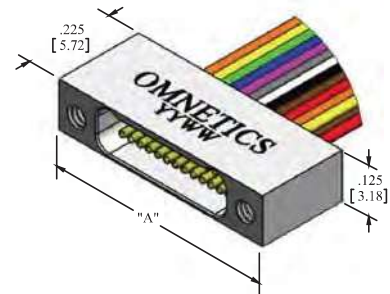

Bi-Lobe[®]

Pre-Wired Type WD

■ Dual Row Pre-Wired (TYPE WD)

■ English (IN)

■ Metric (mm)

■ Pin

■ Color

	"A"	"B"	"C"	"A"	"B"	"C"		
CONTACTS							1, 11, 21, 31, 41, 51, 61	BLACK
9	0.375	0.270	0.160	9.53	6.86	4.06	2, 12, 22, 32, 42, 52, 62	BROWN
15	0.450	0.345	0.235	11.43	8.76	5.97	3, 13, 23, 33, 43, 53, 63	RED
21	0.525	0.420	0.310	13.34	10.67	7.87	4, 14, 24, 34, 44, 54, 64	ORANGE
25	0.575	0.470	0.360	14.61	11.94	9.14	5, 15, 25, 35, 45, 55, 65	YELLOW
31	0.650	0.545	0.435	16.51	13.84	11.05	6, 16, 26, 36, 46, 56	GREEN
37	0.725	0.620	0.510	18.42	15.75	12.95	7, 17, 27, 37, 47, 57	BLUE
51	0.900	0.795	0.685	22.86	20.19	17.40	8, 18, 28, 38, 48, 58	VIOLET
55	0.900	0.795	0.685	22.86	20.19	17.40	9, 19, 29, 39, 49, 59	GRAY
65	1.075	0.970	0.860	27.31	24.64	21.84	10, 20, 30, 40, 50, 60	WHITE

Pre-Wired Type WD

Bi-Lobe®

Dual Row Pre-Wired (TYPE WD)

English (IN)

Metric (mm)

Socket

Color

CONTACTS	"A"	"B"	"C"	"A"	"B"	"C"	Socket	Color
9	0.375	0.270	0.163	9.53	6.86	4.14	1, 11, 21, 31, 41, 51, 61	BLACK
15	0.450	0.345	0.238	11.43	8.76	6.05	2, 12, 22, 32, 42, 52, 62	BROWN
21	0.525	0.420	0.313	13.34	10.67	7.95	3, 13, 23, 33, 43, 53, 63	RED
25	0.575	0.470	0.363	14.61	11.94	9.22	4, 14, 24, 34, 44, 54, 64	ORANGE
31	0.650	0.545	0.438	16.51	13.84	11.13	5, 15, 25, 35, 45, 55, 65	YELLOW
37	0.725	0.620	0.513	18.42	15.75	13.03	6, 16, 26, 36, 46, 56	GREEN
51	0.900	0.795	0.688	22.86	20.19	17.48	7, 17, 27, 37, 47, 57	BLUE
65	1.075	0.970	0.863	27.31	24.64	21.92	8, 18, 28, 38, 48, 58	VIOLET
							9, 19, 29, 39, 49, 59	GRAY
							10, 20, 30, 40, 50, 60	WHITE