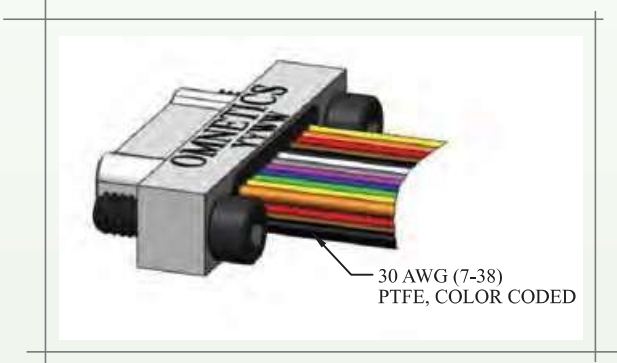

Bi-Lobe[®]

Pre-Wired Type WD

■ Dual Row Pre-Wired (TYPE WD)

■ English (IN)

■ Metric (mm)

■ Pin

■ Color

	"A"	"B"	"C"	"A"	"B"	"C"		
CONTACTS							1, 11, 21, 31, 41, 51, 61	BLACK
9	0.375	0.270	0.160	9.53	6.86	4.06	2, 12, 22, 32, 42, 52, 62	BROWN
15	0.450	0.345	0.235	11.43	8.76	5.97	3, 13, 23, 33, 43, 53, 63	RED
21	0.525	0.420	0.310	13.34	10.67	7.87	4, 14, 24, 34, 44, 54, 64	ORANGE
25	0.575	0.470	0.360	14.61	11.94	9.14	5, 15, 25, 35, 45, 55, 65	YELLOW
31	0.650	0.545	0.435	16.51	13.84	11.05	6, 16, 26, 36, 46, 56	GREEN
37	0.725	0.620	0.510	18.42	15.75	12.95	7, 17, 27, 37, 47, 57	BLUE
51	0.900	0.795	0.685	22.86	20.19	17.40	8, 18, 28, 38, 48, 58	VIOLET
55	0.900	0.795	0.685	22.86	20.19	17.40	9, 19, 29, 39, 49, 59	GRAY
65	1.075	0.970	0.860	27.31	24.64	21.84	10, 20, 30, 40, 50, 60	WHITE

Pre-Wired Type WD

Bi-Lobe®

Dual Row Pre-Wired (TYPE WD)

English (IN)

Metric (mm)

Socket

Color

CONTACTS	"A"	"B"	"C"	"A"	"B"	"C"	Socket	Color
9	0.375	0.270	0.163	9.53	6.86	4.14	1, 11, 21, 31, 41, 51, 61	BLACK
15	0.450	0.345	0.238	11.43	8.76	6.05	2, 12, 22, 32, 42, 52, 62	BROWN
21	0.525	0.420	0.313	13.34	10.67	7.95	3, 13, 23, 33, 43, 53, 63	RED
25	0.575	0.470	0.363	14.61	11.94	9.22	4, 14, 24, 34, 44, 54, 64	ORANGE
31	0.650	0.545	0.438	16.51	13.84	11.13	5, 15, 25, 35, 45, 55, 65	YELLOW
37	0.725	0.620	0.513	18.42	15.75	13.03	6, 16, 26, 36, 46, 56	GREEN
51	0.900	0.795	0.688	22.86	20.19	17.48	7, 17, 27, 37, 47, 57	BLUE
65	1.075	0.970	0.863	27.31	24.64	21.92	8, 18, 28, 38, 48, 58	VIOLET
							9, 19, 29, 39, 49, 59	GRAY
							10, 20, 30, 40, 50, 60	WHITE