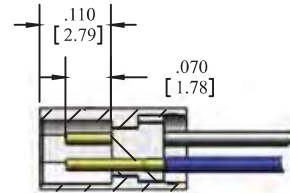

Bi-Lobe[®]

Pre-Wired Type WD

■ Dual Row Pre-Wired (TYPE WD)

■ English (IN)

■ Metric (mm)

■ Pin

■ Color

	"A"	"B"	"C"	"A"	"B"	"C"		
CONTACTS							1, 11, 21, 31, 41, 51, 61	BLACK
9	0.375	0.270	0.160	9.53	6.86	4.06	2, 12, 22, 32, 42, 52, 62	BROWN
15	0.450	0.345	0.235	11.43	8.76	5.97	3, 13, 23, 33, 43, 53, 63	RED
21	0.525	0.420	0.310	13.34	10.67	7.87	4, 14, 24, 34, 44, 54, 64	ORANGE
25	0.575	0.470	0.360	14.61	11.94	9.14	5, 15, 25, 35, 45, 55, 65	YELLOW
31	0.650	0.545	0.435	16.51	13.84	11.05	6, 16, 26, 36, 46, 56	GREEN
37	0.725	0.620	0.510	18.42	15.75	12.95	7, 17, 27, 37, 47, 57	BLUE
51	0.900	0.795	0.685	22.86	20.19	17.40	8, 18, 28, 38, 48, 58	VIOLET
55	0.900	0.795	0.685	22.86	20.19	17.40	9, 19, 29, 39, 49, 59	GRAY
65	1.075	0.970	0.860	27.31	24.64	21.84	10, 20, 30, 40, 50, 60	WHITE

Pre-Wired Type WD

Bi-Lobe®

Dual Row Pre-Wired (TYPE WD)

English (IN)

Metric (mm)

Socket

Color

CONTACTS	"A"	"B"	"C"	"A"	"B"	"C"	Socket	Color
9	0.375	0.270	0.163	9.53	6.86	4.14	1, 11, 21, 31, 41, 51, 61	BLACK
15	0.450	0.345	0.238	11.43	8.76	6.05	2, 12, 22, 32, 42, 52, 62	BROWN
21	0.525	0.420	0.313	13.34	10.67	7.95	3, 13, 23, 33, 43, 53, 63	RED
25	0.575	0.470	0.363	14.61	11.94	9.22	4, 14, 24, 34, 44, 54, 64	ORANGE
31	0.650	0.545	0.438	16.51	13.84	11.13	5, 15, 25, 35, 45, 55, 65	YELLOW
37	0.725	0.620	0.513	18.42	15.75	13.03	6, 16, 26, 36, 46, 56	GREEN
51	0.900	0.795	0.688	22.86	20.19	17.48	7, 17, 27, 37, 47, 57	BLUE
65	1.075	0.970	0.863	27.31	24.64	21.92	8, 18, 28, 38, 48, 58	VIOLET
							9, 19, 29, 39, 49, 59	GRAY
							10, 20, 30, 40, 50, 60	WHITE