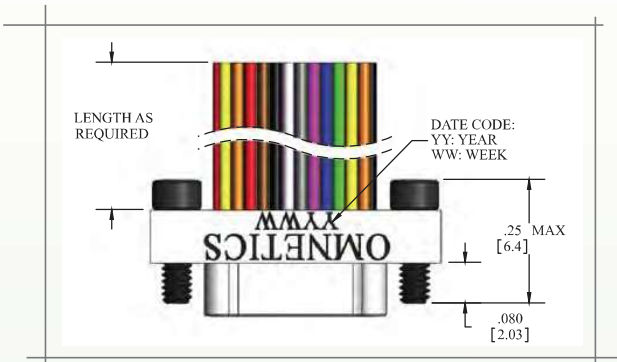

Bi-Lobe[®]

Pre-Wired Type WD

■ Dual Row Pre-Wired (TYPE WD)

■ English (IN)

■ Metric (mm)

■ Pin

■ Color

	"A"	"B"	"C"	"A"	"B"	"C"		
CONTACTS							1, 11, 21, 31, 41, 51, 61	BLACK
9	0.375	0.270	0.160	9.53	6.86	4.06	2, 12, 22, 32, 42, 52, 62	BROWN
15	0.450	0.345	0.235	11.43	8.76	5.97	3, 13, 23, 33, 43, 53, 63	RED
21	0.525	0.420	0.310	13.34	10.67	7.87	4, 14, 24, 34, 44, 54, 64	ORANGE
25	0.575	0.470	0.360	14.61	11.94	9.14	5, 15, 25, 35, 45, 55, 65	YELLOW
31	0.650	0.545	0.435	16.51	13.84	11.05	6, 16, 26, 36, 46, 56	GREEN
37	0.725	0.620	0.510	18.42	15.75	12.95	7, 17, 27, 37, 47, 57	BLUE
51	0.900	0.795	0.685	22.86	20.19	17.40	8, 18, 28, 38, 48, 58	VIOLET
55	0.900	0.795	0.685	22.86	20.19	17.40	9, 19, 29, 39, 49, 59	GRAY
65	1.075	0.970	0.860	27.31	24.64	21.84	10, 20, 30, 40, 50, 60	WHITE

Pre-Wired Type WD

Bi-Lobe®

Dual Row Pre-Wired (TYPE WD)

English (IN)

Metric (mm)

Socket

Color

CONTACTS	"A"	"B"	"C"	"A"	"B"	"C"	Socket	Color
9	0.375	0.270	0.163	9.53	6.86	4.14	1, 11, 21, 31, 41, 51, 61	BLACK
15	0.450	0.345	0.238	11.43	8.76	6.05	2, 12, 22, 32, 42, 52, 62	BROWN
21	0.525	0.420	0.313	13.34	10.67	7.95	3, 13, 23, 33, 43, 53, 63	RED
25	0.575	0.470	0.363	14.61	11.94	9.22	4, 14, 24, 34, 44, 54, 64	ORANGE
31	0.650	0.545	0.438	16.51	13.84	11.13	5, 15, 25, 35, 45, 55, 65	YELLOW
37	0.725	0.620	0.513	18.42	15.75	13.03	6, 16, 26, 36, 46, 56	GREEN
51	0.900	0.795	0.688	22.86	20.19	17.48	7, 17, 27, 37, 47, 57	BLUE
65	1.075	0.970	0.863	27.31	24.64	21.92	8, 18, 28, 38, 48, 58	VIOLET
							9, 19, 29, 39, 49, 59	GRAY
							10, 20, 30, 40, 50, 60	WHITE