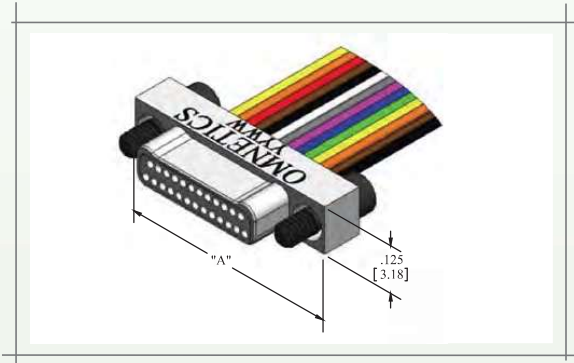

Bi-Lobe[®]

Pre-Wired Type WD

■ Dual Row Pre-Wired (TYPE WD)

■ English (IN)

■ Metric (mm)

■ Pin

■ Color

	"A"	"B"	"C"	"A"	"B"	"C"		
CONTACTS							1, 11, 21, 31, 41, 51, 61	BLACK
9	0.375	0.270	0.160	9.53	6.86	4.06	2, 12, 22, 32, 42, 52, 62	BROWN
15	0.450	0.345	0.235	11.43	8.76	5.97	3, 13, 23, 33, 43, 53, 63	RED
21	0.525	0.420	0.310	13.34	10.67	7.87	4, 14, 24, 34, 44, 54, 64	ORANGE
25	0.575	0.470	0.360	14.61	11.94	9.14	5, 15, 25, 35, 45, 55, 65	YELLOW
31	0.650	0.545	0.435	16.51	13.84	11.05	6, 16, 26, 36, 46, 56	GREEN
37	0.725	0.620	0.510	18.42	15.75	12.95	7, 17, 27, 37, 47, 57	BLUE
51	0.900	0.795	0.685	22.86	20.19	17.40	8, 18, 28, 38, 48, 58	VIOLET
55	0.900	0.795	0.685	22.86	20.19	17.40	9, 19, 29, 39, 49, 59	GRAY
65	1.075	0.970	0.860	27.31	24.64	21.84	10, 20, 30, 40, 50, 60	WHITE

Pre-Wired Type WD

Bi-Lobe®

Dual Row Pre-Wired (TYPE WD)

English (IN)

Metric (mm)

Socket

Color

CONTACTS	"A"	"B"	"C"	"A"	"B"	"C"	Socket	Color
9	0.375	0.270	0.163	9.53	6.86	4.14	1, 11, 21, 31, 41, 51, 61	BLACK
15	0.450	0.345	0.238	11.43	8.76	6.05	2, 12, 22, 32, 42, 52, 62	BROWN
21	0.525	0.420	0.313	13.34	10.67	7.95	3, 13, 23, 33, 43, 53, 63	RED
25	0.575	0.470	0.363	14.61	11.94	9.22	4, 14, 24, 34, 44, 54, 64	ORANGE
31	0.650	0.545	0.438	16.51	13.84	11.13	5, 15, 25, 35, 45, 55, 65	YELLOW
37	0.725	0.620	0.513	18.42	15.75	13.03	6, 16, 26, 36, 46, 56	GREEN
51	0.900	0.795	0.688	22.86	20.19	17.48	7, 17, 27, 37, 47, 57	BLUE
65	1.075	0.970	0.863	27.31	24.64	21.92	8, 18, 28, 38, 48, 58	VIOLET
							9, 19, 29, 39, 49, 59	GRAY
							10, 20, 30, 40, 50, 60	WHITE