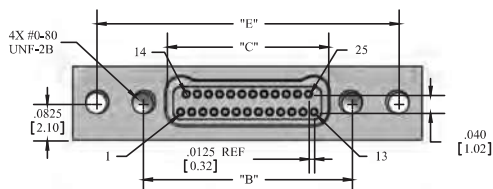

Panel Mount Type WD

Bi-Lobe®

■ Dual Row Panel Mount (Type WD)

■ English (IN)

■ Metric (mm)

■ Socket

■ Color

	"A"	"B"	"C"	"D"	"E"	"A"	"B"	"C"	"D"	"E"	Socket	Color
CONTACTS											1, 11, 21, 31, 41, 51, 61	BLACK
9	0.375	0.270	0.163	0.585	0.480	9.53	6.86	4.14	14.86	12.19	2, 12, 22, 32, 42, 52, 62	BROWN
15	0.450	0.345	0.238	0.660	0.555	11.43	8.76	6.05	16.76	14.10	3, 13, 23, 33, 43, 53, 63	RED
21	0.525	0.420	0.313	0.735	0.630	13.34	10.67	7.95	18.67	16.00	4, 14, 24, 34, 44, 54, 64	ORANGE
25	0.575	0.470	0.363	0.785	0.680	14.61	11.94	9.22	19.94	17.27	5, 15, 25, 35, 45, 55, 65	YELLOW
31	0.650	0.545	0.438	0.860	0.755	16.51	13.84	11.13	21.84	19.18	6, 16, 26, 36, 46, 56	GREEN
37	0.725	0.620	0.513	0.935	0.830	18.42	15.75	13.03	23.75	21.08	7, 17, 27, 37, 47, 57	BLUE
51	0.900	0.795	0.688	1.110	1.005	22.86	20.19	17.48	28.19	25.53	8, 18, 28, 38, 48, 58	VIOLET
65	1.075	0.970	0.863	1.285	1.180	27.31	24.64	21.92	32.64	29.97	9, 19, 29, 39, 49, 59	GRAY
											10, 20, 30, 40, 50, 60	WHITE