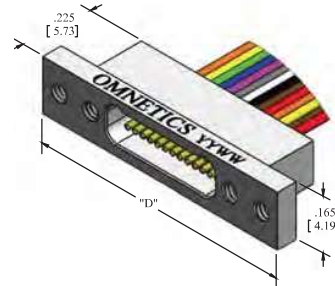

Panel Mount Type WD

Bi-Lobe®

■ Dual Row Panel Mount (Type WD)

■ English (IN)

■ Metric (mm)

■ Socket

■ Color

	"A"	"B"	"C"	"D"	"E"	"A"	"B"	"C"	"D"	"E"	Socket	Color
CONTACTS											1, 11, 21, 31, 41, 51, 61	BLACK
9	0.375	0.270	0.163	0.585	0.480	9.53	6.86	4.14	14.86	12.19	2, 12, 22, 32, 42, 52, 62	BROWN
15	0.450	0.345	0.238	0.660	0.555	11.43	8.76	6.05	16.76	14.10	3, 13, 23, 33, 43, 53, 63	RED
21	0.525	0.420	0.313	0.735	0.630	13.34	10.67	7.95	18.67	16.00	4, 14, 24, 34, 44, 54, 64	ORANGE
25	0.575	0.470	0.363	0.785	0.680	14.61	11.94	9.22	19.94	17.27	5, 15, 25, 35, 45, 55, 65	YELLOW
31	0.650	0.545	0.438	0.860	0.755	16.51	13.84	11.13	21.84	19.18	6, 16, 26, 36, 46, 56	GREEN
37	0.725	0.620	0.513	0.935	0.830	18.42	15.75	13.03	23.75	21.08	7, 17, 27, 37, 47, 57	BLUE
51	0.900	0.795	0.688	1.110	1.005	22.86	20.19	17.48	28.19	25.53	8, 18, 28, 38, 48, 58	VIOLET
65	1.075	0.970	0.863	1.285	1.180	27.31	24.64	21.92	32.64	29.97	9, 19, 29, 39, 49, 59	GRAY
											10, 20, 30, 40, 50, 60	WHITE