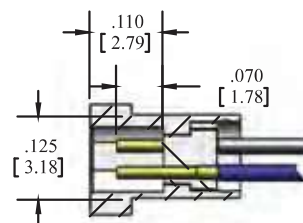

Panel Mount Type WD

Bi-Lobe®

■ Dual Row Panel Mount (Type WD)

■ English (IN)

■ Metric (mm)

■ Socket

■ Color

	"A"	"B"	"C"	"D"	"E"	"A"	"B"	"C"	"D"	"E"	Socket	Color
CONTACTS											1, 11, 21, 31, 41, 51, 61	BLACK
9	0.375	0.270	0.163	0.585	0.480	9.53	6.86	4.14	14.86	12.19	2, 12, 22, 32, 42, 52, 62	BROWN
15	0.450	0.345	0.238	0.660	0.555	11.43	8.76	6.05	16.76	14.10	3, 13, 23, 33, 43, 53, 63	RED
21	0.525	0.420	0.313	0.735	0.630	13.34	10.67	7.95	18.67	16.00	4, 14, 24, 34, 44, 54, 64	ORANGE
25	0.575	0.470	0.363	0.785	0.680	14.61	11.94	9.22	19.94	17.27	5, 15, 25, 35, 45, 55, 65	YELLOW
31	0.650	0.545	0.438	0.860	0.755	16.51	13.84	11.13	21.84	19.18	6, 16, 26, 36, 46, 56	GREEN
37	0.725	0.620	0.513	0.935	0.830	18.42	15.75	13.03	23.75	21.08	7, 17, 27, 37, 47, 57	BLUE
51	0.900	0.795	0.688	1.110	1.005	22.86	20.19	17.48	28.19	25.53	8, 18, 28, 38, 48, 58	VIOLET
65	1.075	0.970	0.863	1.285	1.180	27.31	24.64	21.92	32.64	29.97	9, 19, 29, 39, 49, 59	GRAY
											10, 20, 30, 40, 50, 60	WHITE