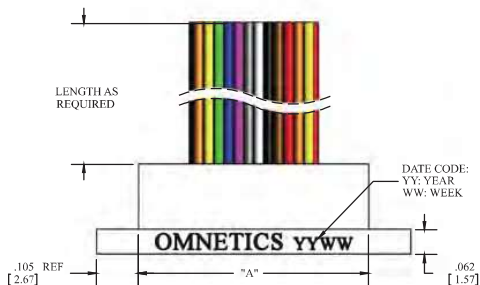

Panel Mount Type WD

Bi-Lobe®

■ Dual Row Panel Mount (Type WD)

■ English (IN)

■ Metric (mm)

■ Socket

■ Color

	"A"	"B"	"C"	"D"	"E"	"A"	"B"	"C"	"D"	"E"	Socket	Color
CONTACTS											1, 11, 21, 31, 41, 51, 61	BLACK
9	0.375	0.270	0.163	0.585	0.480	9.53	6.86	4.14	14.86	12.19	2, 12, 22, 32, 42, 52, 62	BROWN
15	0.450	0.345	0.238	0.660	0.555	11.43	8.76	6.05	16.76	14.10	3, 13, 23, 33, 43, 53, 63	RED
21	0.525	0.420	0.313	0.735	0.630	13.34	10.67	7.95	18.67	16.00	4, 14, 24, 34, 44, 54, 64	ORANGE
25	0.575	0.470	0.363	0.785	0.680	14.61	11.94	9.22	19.94	17.27	5, 15, 25, 35, 45, 55, 65	YELLOW
31	0.650	0.545	0.438	0.860	0.755	16.51	13.84	11.13	21.84	19.18	6, 16, 26, 36, 46, 56	GREEN
37	0.725	0.620	0.513	0.935	0.830	18.42	15.75	13.03	23.75	21.08	7, 17, 27, 37, 47, 57	BLUE
51	0.900	0.795	0.688	1.110	1.005	22.86	20.19	17.48	28.19	25.53	8, 18, 28, 38, 48, 58	VIOLET
65	1.075	0.970	0.863	1.285	1.180	27.31	24.64	21.92	32.64	29.97	9, 19, 29, 39, 49, 59	GRAY
											10, 20, 30, 40, 50, 60	WHITE