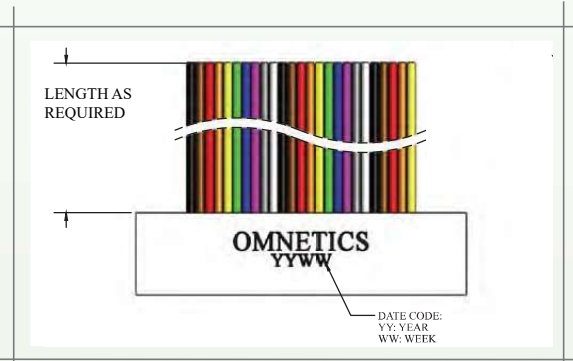

Pre-Wired Type WD

Bi-Lobe®

■ Single Row Pre-Wired (TYPE WD)

80

■ English (IN)

■ Metric (mm)

■ Pin

■ Color

CONTACTS	"A"	"B"	"C"	"A"	"B"	"C"	Pin	Color
5	0.400	0.295	0.185	10.16	7.49	4.70	1, 11, 21, 31, 41, 51, 61	BLACK
9	0.500	0.395	0.285	12.70	10.03	7.24	2, 12, 22, 32, 42, 52, 62	BROWN
15	0.650	0.545	0.435	16.51	13.84	11.05	3, 13, 23, 33, 43, 53, 63	RED
21	0.800	0.695	0.585	20.32	17.65	14.86	4, 14, 24, 34, 44, 54, 64	ORANGE
25	0.900	0.795	0.685	22.86	20.19	17.40	5, 15, 25, 35, 45, 55, 65	YELLOW
31	1.050	0.945	0.835	26.67	24.00	21.21	6, 16, 26, 36, 46, 56	GREEN
37	1.200	1.095	0.985	30.48	27.81	25.02	7, 17, 27, 37, 47, 57	BLUE
51	1.550	1.445	1.335	39.37	36.70	33.91	8, 18, 28, 38, 48, 58	VIOLET
							9, 19, 29, 39, 49, 59	GRAY
							10, 20, 30, 40, 50, 60	WHITE