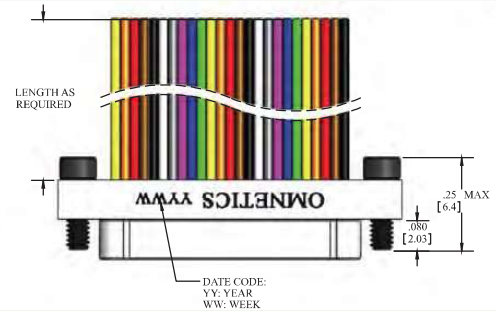

Bi-Lobe®

Pre-Wired Type WD

■ Single Row Pre-Wired (TYPE WD)

■ English (IN)

■ Metric (mm)

■ Pin

■ Color

CONTACTS	"A"	"B"	"C"	"A"	"B"	"C"	Pin	Color
5	0.400	0.295	0.184	10.16	7.49	4.67	1, 11, 21, 31, 41, 51, 61	BLACK
9	0.500	0.395	0.284	12.70	10.03	7.21	2, 12, 22, 32, 42, 52, 62	BROWN
15	0.650	0.545	0.434	16.51	13.84	11.02	3, 13, 23, 33, 43, 53, 63	RED
21	0.800	0.695	0.584	20.32	17.65	14.83	4, 14, 24, 34, 44, 54, 64	ORANGE
25	0.900	0.795	0.684	22.86	20.19	17.37	5, 15, 25, 35, 45, 55, 65	YELLOW
31	1.050	0.945	0.834	26.67	24.00	21.18	6, 16, 26, 36, 46, 56	GREEN
37	1.200	1.095	0.984	30.48	27.81	24.99	7, 17, 27, 37, 47, 57	BLUE
51	1.550	1.445	1.334	39.37	36.70	33.88	8, 18, 28, 38, 48, 58	VIOLET
							9, 19, 29, 39, 49, 59	GRAY
							10, 20, 30, 40, 50, 60	WHITE