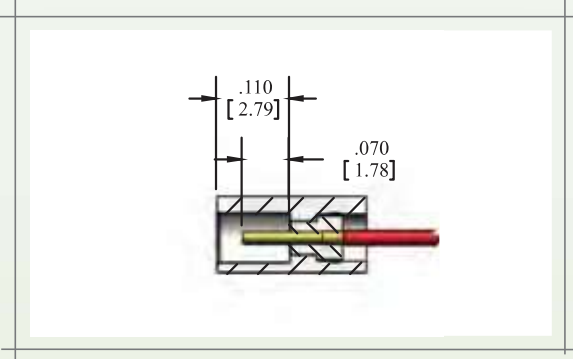

Pre-Wired Type WD

Bi-Lobe®

■ Single Row Pre-Wired (TYPE WD)

80

■ English (IN)

■ Metric (mm)

■ Pin

■ Color

CONTACTS	"A"	"B"	"C"	"A"	"B"	"C"	Pin	Color
5	0.400	0.295	0.185	10.16	7.49	4.70	1, 11, 21, 31, 41, 51, 61	BLACK
9	0.500	0.395	0.285	12.70	10.03	7.24	2, 12, 22, 32, 42, 52, 62	BROWN
15	0.650	0.545	0.435	16.51	13.84	11.05	3, 13, 23, 33, 43, 53, 63	RED
21	0.800	0.695	0.585	20.32	17.65	14.86	4, 14, 24, 34, 44, 54, 64	ORANGE
25	0.900	0.795	0.685	22.86	20.19	17.40	5, 15, 25, 35, 45, 55, 65	YELLOW
31	1.050	0.945	0.835	26.67	24.00	21.21	6, 16, 26, 36, 46, 56	GREEN
37	1.200	1.095	0.985	30.48	27.81	25.02	7, 17, 27, 37, 47, 57	BLUE
51	1.550	1.445	1.335	39.37	36.70	33.91	8, 18, 28, 38, 48, 58	VIOLET
							9, 19, 29, 39, 49, 59	GRAY
							10, 20, 30, 40, 50, 60	WHITE