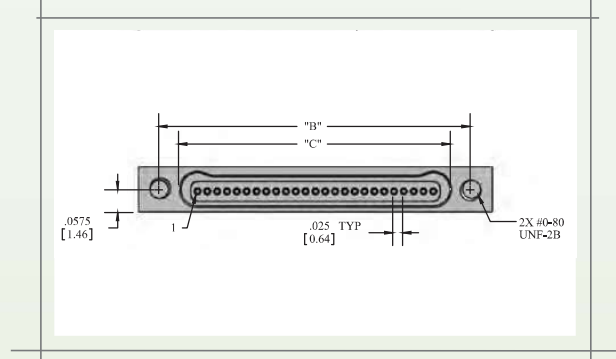

Bi-Lobe®

Pre-Wired Type WD

■ Single Row Pre-Wired (TYPE WD)

■ English (IN)

■ Metric (mm)

■ Pin

■ Color

CONTACTS	"A"	"B"	"C"	"A"	"B"	"C"	Pin	Color
5	0.400	0.295	0.184	10.16	7.49	4.67	1, 11, 21, 31, 41, 51, 61	BLACK
9	0.500	0.395	0.284	12.70	10.03	7.21	2, 12, 22, 32, 42, 52, 62	BROWN
15	0.650	0.545	0.434	16.51	13.84	11.02	3, 13, 23, 33, 43, 53, 63	RED
21	0.800	0.695	0.584	20.32	17.65	14.83	4, 14, 24, 34, 44, 54, 64	ORANGE
25	0.900	0.795	0.684	22.86	20.19	17.37	5, 15, 25, 35, 45, 55, 65	YELLOW
31	1.050	0.945	0.834	26.67	24.00	21.18	6, 16, 26, 36, 46, 56	GREEN
37	1.200	1.095	0.984	30.48	27.81	24.99	7, 17, 27, 37, 47, 57	BLUE
51	1.550	1.445	1.334	39.37	36.70	33.88	8, 18, 28, 38, 48, 58	VIOLET
							9, 19, 29, 39, 49, 59	GRAY
							10, 20, 30, 40, 50, 60	WHITE

Pre-Wired Type WD

Bi-Lobe®

■ Single Row Pre-Wired (TYPE WD)

80

■ English (IN)

■ Metric (mm)

■ Pin

■ Color

CONTACTS	"A"	"B"	"C"	"A"	"B"	"C"	Pin	Color
5	0.400	0.295	0.185	10.16	7.49	4.70	1, 11, 21, 31, 41, 51, 61	BLACK
9	0.500	0.395	0.285	12.70	10.03	7.24	2, 12, 22, 32, 42, 52, 62	BROWN
15	0.650	0.545	0.435	16.51	13.84	11.05	3, 13, 23, 33, 43, 53, 63	RED
21	0.800	0.695	0.585	20.32	17.65	14.86	4, 14, 24, 34, 44, 54, 64	ORANGE
25	0.900	0.795	0.685	22.86	20.19	17.40	5, 15, 25, 35, 45, 55, 65	YELLOW
31	1.050	0.945	0.835	26.67	24.00	21.21	6, 16, 26, 36, 46, 56	GREEN
37	1.200	1.095	0.985	30.48	27.81	25.02	7, 17, 27, 37, 47, 57	BLUE
51	1.550	1.445	1.335	39.37	36.70	33.91	8, 18, 28, 38, 48, 58	VIOLET
							9, 19, 29, 39, 49, 59	GRAY
							10, 20, 30, 40, 50, 60	WHITE