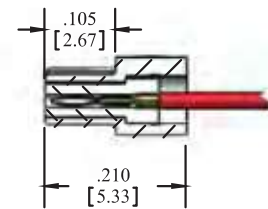

Bi-Lobe®

Pre-Wired Type WD

■ Single Row Pre-Wired (TYPE WD)

■ English (IN)

■ Metric (mm)

■ Pin

■ Color

CONTACTS	"A"	"B"	"C"	"A"	"B"	"C"	Pin	Color
5	0.400	0.295	0.184	10.16	7.49	4.67	1, 11, 21, 31, 41, 51, 61	BLACK
9	0.500	0.395	0.284	12.70	10.03	7.21	2, 12, 22, 32, 42, 52, 62	BROWN
15	0.650	0.545	0.434	16.51	13.84	11.02	3, 13, 23, 33, 43, 53, 63	RED
21	0.800	0.695	0.584	20.32	17.65	14.83	4, 14, 24, 34, 44, 54, 64	ORANGE
25	0.900	0.795	0.684	22.86	20.19	17.37	5, 15, 25, 35, 45, 55, 65	YELLOW
31	1.050	0.945	0.834	26.67	24.00	21.18	6, 16, 26, 36, 46, 56	GREEN
37	1.200	1.095	0.984	30.48	27.81	24.99	7, 17, 27, 37, 47, 57	BLUE
51	1.550	1.445	1.334	39.37	36.70	33.88	8, 18, 28, 38, 48, 58	VIOLET
							9, 19, 29, 39, 49, 59	GRAY
							10, 20, 30, 40, 50, 60	WHITE

Pre-Wired Type WD

Bi-Lobe®

■ Single Row Pre-Wired (TYPE WD)

80

■ English (IN)

■ Metric (mm)

■ Pin

■ Color

CONTACTS	"A"	"B"	"C"	"A"	"B"	"C"	Pin	Color
5	0.400	0.295	0.185	10.16	7.49	4.70	1, 11, 21, 31, 41, 51, 61	BLACK
9	0.500	0.395	0.285	12.70	10.03	7.24	2, 12, 22, 32, 42, 52, 62	BROWN
15	0.650	0.545	0.435	16.51	13.84	11.05	3, 13, 23, 33, 43, 53, 63	RED
21	0.800	0.695	0.585	20.32	17.65	14.86	4, 14, 24, 34, 44, 54, 64	ORANGE
25	0.900	0.795	0.685	22.86	20.19	17.40	5, 15, 25, 35, 45, 55, 65	YELLOW
31	1.050	0.945	0.835	26.67	24.00	21.21	6, 16, 26, 36, 46, 56	GREEN
37	1.200	1.095	0.985	30.48	27.81	25.02	7, 17, 27, 37, 47, 57	BLUE
51	1.550	1.445	1.335	39.37	36.70	33.91	8, 18, 28, 38, 48, 58	VIOLET
							9, 19, 29, 39, 49, 59	GRAY
							10, 20, 30, 40, 50, 60	WHITE