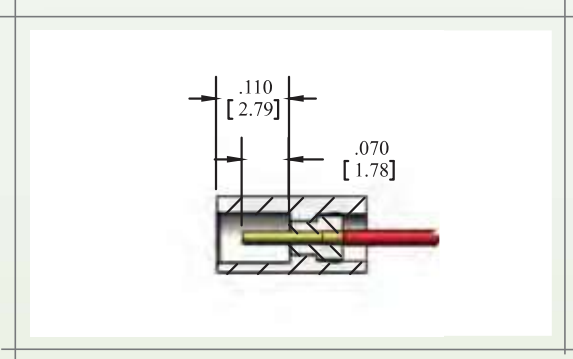

Bi-Lobe®

Pre-Wired Type WD

■ Single Row Pre-Wired (TYPE WD)

■ English (IN)

■ Metric (mm)

■ Pin

■ Color

CONTACTS	"A"	"B"	"C"	"A"	"B"	"C"	Pin	Color
5	0.400	0.295	0.184	10.16	7.49	4.67	1, 11, 21, 31, 41, 51, 61	BLACK
9	0.500	0.395	0.284	12.70	10.03	7.21	2, 12, 22, 32, 42, 52, 62	BROWN
15	0.650	0.545	0.434	16.51	13.84	11.02	3, 13, 23, 33, 43, 53, 63	RED
21	0.800	0.695	0.584	20.32	17.65	14.83	4, 14, 24, 34, 44, 54, 64	ORANGE
25	0.900	0.795	0.684	22.86	20.19	17.37	5, 15, 25, 35, 45, 55, 65	YELLOW
31	1.050	0.945	0.834	26.67	24.00	21.18	6, 16, 26, 36, 46, 56	GREEN
37	1.200	1.095	0.984	30.48	27.81	24.99	7, 17, 27, 37, 47, 57	BLUE
51	1.550	1.445	1.334	39.37	36.70	33.88	8, 18, 28, 38, 48, 58	VIOLET
							9, 19, 29, 39, 49, 59	GRAY
							10, 20, 30, 40, 50, 60	WHITE

Pre-Wired Type WD

Bi-Lobe®

■ Single Row Pre-Wired (TYPE WD)

80

■ English (IN)

■ Metric (mm)

■ Pin

■ Color

CONTACTS	"A"	"B"	"C"	"A"	"B"	"C"	Pin	Color
5	0.400	0.295	0.185	10.16	7.49	4.70	1, 11, 21, 31, 41, 51, 61	BLACK
9	0.500	0.395	0.285	12.70	10.03	7.24	2, 12, 22, 32, 42, 52, 62	BROWN
15	0.650	0.545	0.435	16.51	13.84	11.05	3, 13, 23, 33, 43, 53, 63	RED
21	0.800	0.695	0.585	20.32	17.65	14.86	4, 14, 24, 34, 44, 54, 64	ORANGE
25	0.900	0.795	0.685	22.86	20.19	17.40	5, 15, 25, 35, 45, 55, 65	YELLOW
31	1.050	0.945	0.835	26.67	24.00	21.21	6, 16, 26, 36, 46, 56	GREEN
37	1.200	1.095	0.985	30.48	27.81	25.02	7, 17, 27, 37, 47, 57	BLUE
51	1.550	1.445	1.335	39.37	36.70	33.91	8, 18, 28, 38, 48, 58	VIOLET
							9, 19, 29, 39, 49, 59	GRAY
							10, 20, 30, 40, 50, 60	WHITE