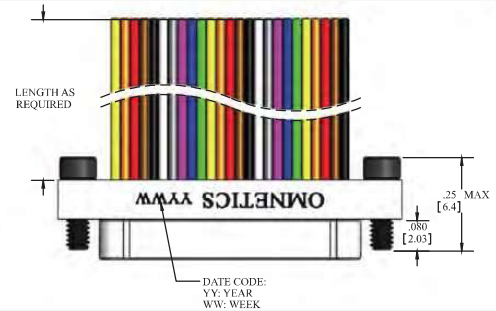

Bi-Lobe®

Pre-Wired Type WD

■ Single Row Pre-Wired (TYPE WD)

■ English (IN)

■ Metric (mm)

■ Pin

■ Color

CONTACTS	"A"	"B"	"C"	"A"	"B"	"C"	Pin	Color
5	0.400	0.295	0.184	10.16	7.49	4.67	1, 11, 21, 31, 41, 51, 61	BLACK
9	0.500	0.395	0.284	12.70	10.03	7.21	2, 12, 22, 32, 42, 52, 62	BROWN
15	0.650	0.545	0.434	16.51	13.84	11.02	3, 13, 23, 33, 43, 53, 63	RED
21	0.800	0.695	0.584	20.32	17.65	14.83	4, 14, 24, 34, 44, 54, 64	ORANGE
25	0.900	0.795	0.684	22.86	20.19	17.37	5, 15, 25, 35, 45, 55, 65	YELLOW
31	1.050	0.945	0.834	26.67	24.00	21.18	6, 16, 26, 36, 46, 56	GREEN
37	1.200	1.095	0.984	30.48	27.81	24.99	7, 17, 27, 37, 47, 57	BLUE
51	1.550	1.445	1.334	39.37	36.70	33.88	8, 18, 28, 38, 48, 58	VIOLET
							9, 19, 29, 39, 49, 59	GRAY
							10, 20, 30, 40, 50, 60	WHITE

Pre-Wired Type WD

Bi-Lobe®

■ Single Row Pre-Wired (TYPE WD)

80

■ English (IN)

■ Metric (mm)

■ Pin

■ Color

CONTACTS	"A"	"B"	"C"	"A"	"B"	"C"	Pin	Color
5	0.400	0.295	0.185	10.16	7.49	4.70	1, 11, 21, 31, 41, 51, 61	BLACK
9	0.500	0.395	0.285	12.70	10.03	7.24	2, 12, 22, 32, 42, 52, 62	BROWN
15	0.650	0.545	0.435	16.51	13.84	11.05	3, 13, 23, 33, 43, 53, 63	RED
21	0.800	0.695	0.585	20.32	17.65	14.86	4, 14, 24, 34, 44, 54, 64	ORANGE
25	0.900	0.795	0.685	22.86	20.19	17.40	5, 15, 25, 35, 45, 55, 65	YELLOW
31	1.050	0.945	0.835	26.67	24.00	21.21	6, 16, 26, 36, 46, 56	GREEN
37	1.200	1.095	0.985	30.48	27.81	25.02	7, 17, 27, 37, 47, 57	BLUE
51	1.550	1.445	1.335	39.37	36.70	33.91	8, 18, 28, 38, 48, 58	VIOLET
							9, 19, 29, 39, 49, 59	GRAY
							10, 20, 30, 40, 50, 60	WHITE