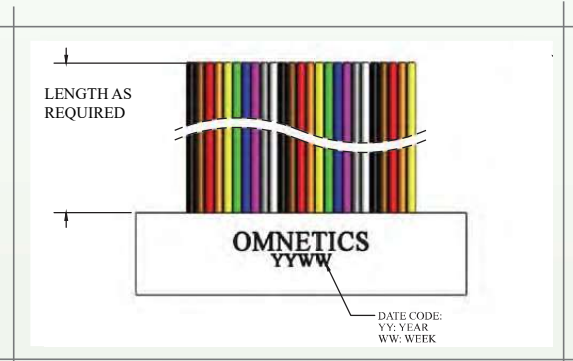

Bi-Lobe®

Pre-Wired Type WD

■ Single Row Pre-Wired (TYPE WD)

■ English (IN)

■ Metric (mm)

■ Pin

■ Color

CONTACTS	"A"	"B"	"C"	"A"	"B"	"C"	Pin	Color
5	0.400	0.295	0.184	10.16	7.49	4.67	1, 11, 21, 31, 41, 51, 61	BLACK
9	0.500	0.395	0.284	12.70	10.03	7.21	2, 12, 22, 32, 42, 52, 62	BROWN
15	0.650	0.545	0.434	16.51	13.84	11.02	3, 13, 23, 33, 43, 53, 63	RED
21	0.800	0.695	0.584	20.32	17.65	14.83	4, 14, 24, 34, 44, 54, 64	ORANGE
25	0.900	0.795	0.684	22.86	20.19	17.37	5, 15, 25, 35, 45, 55, 65	YELLOW
31	1.050	0.945	0.834	26.67	24.00	21.18	6, 16, 26, 36, 46, 56	GREEN
37	1.200	1.095	0.984	30.48	27.81	24.99	7, 17, 27, 37, 47, 57	BLUE
51	1.550	1.445	1.334	39.37	36.70	33.88	8, 18, 28, 38, 48, 58	VIOLET
							9, 19, 29, 39, 49, 59	GRAY
							10, 20, 30, 40, 50, 60	WHITE

Pre-Wired Type WD

Bi-Lobe®

■ Single Row Pre-Wired (TYPE WD)

80

■ English (IN)

■ Metric (mm)

■ Pin

■ Color

CONTACTS	"A"	"B"	"C"	"A"	"B"	"C"	Pin	Color
5	0.400	0.295	0.185	10.16	7.49	4.70	1, 11, 21, 31, 41, 51, 61	BLACK
9	0.500	0.395	0.285	12.70	10.03	7.24	2, 12, 22, 32, 42, 52, 62	BROWN
15	0.650	0.545	0.435	16.51	13.84	11.05	3, 13, 23, 33, 43, 53, 63	RED
21	0.800	0.695	0.585	20.32	17.65	14.86	4, 14, 24, 34, 44, 54, 64	ORANGE
25	0.900	0.795	0.685	22.86	20.19	17.40	5, 15, 25, 35, 45, 55, 65	YELLOW
31	1.050	0.945	0.835	26.67	24.00	21.21	6, 16, 26, 36, 46, 56	GREEN
37	1.200	1.095	0.985	30.48	27.81	25.02	7, 17, 27, 37, 47, 57	BLUE
51	1.550	1.445	1.335	39.37	36.70	33.91	8, 18, 28, 38, 48, 58	VIOLET
							9, 19, 29, 39, 49, 59	GRAY
							10, 20, 30, 40, 50, 60	WHITE