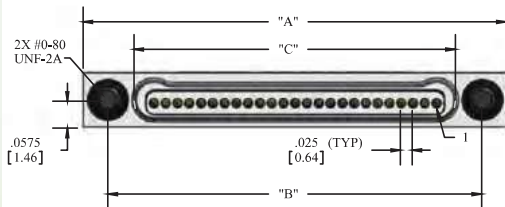

Bi-Lobe®

Pre-Wired Type WD

■ Single Row Pre-Wired (TYPE WD)

■ English (IN)

■ Metric (mm)

■ Pin

■ Color

CONTACTS	"A"	"B"	"C"	"A"	"B"	"C"	Pin	Color
5	0.400	0.295	0.184	10.16	7.49	4.67	1, 11, 21, 31, 41, 51, 61	BLACK
9	0.500	0.395	0.284	12.70	10.03	7.21	2, 12, 22, 32, 42, 52, 62	BROWN
15	0.650	0.545	0.434	16.51	13.84	11.02	3, 13, 23, 33, 43, 53, 63	RED
21	0.800	0.695	0.584	20.32	17.65	14.83	4, 14, 24, 34, 44, 54, 64	ORANGE
25	0.900	0.795	0.684	22.86	20.19	17.37	5, 15, 25, 35, 45, 55, 65	YELLOW
31	1.050	0.945	0.834	26.67	24.00	21.18	6, 16, 26, 36, 46, 56	GREEN
37	1.200	1.095	0.984	30.48	27.81	24.99	7, 17, 27, 37, 47, 57	BLUE
51	1.550	1.445	1.334	39.37	36.70	33.88	8, 18, 28, 38, 48, 58	VIOLET
							9, 19, 29, 39, 49, 59	GRAY
							10, 20, 30, 40, 50, 60	WHITE

Pre-Wired Type WD

Bi-Lobe®

■ Single Row Pre-Wired (TYPE WD)

80

■ English (IN)

■ Metric (mm)

■ Pin

■ Color

CONTACTS	"A"	"B"	"C"	"A"	"B"	"C"	Pin	Color
5	0.400	0.295	0.185	10.16	7.49	4.70	1, 11, 21, 31, 41, 51, 61	BLACK
9	0.500	0.395	0.285	12.70	10.03	7.24	2, 12, 22, 32, 42, 52, 62	BROWN
15	0.650	0.545	0.435	16.51	13.84	11.05	3, 13, 23, 33, 43, 53, 63	RED
21	0.800	0.695	0.585	20.32	17.65	14.86	4, 14, 24, 34, 44, 54, 64	ORANGE
25	0.900	0.795	0.685	22.86	20.19	17.40	5, 15, 25, 35, 45, 55, 65	YELLOW
31	1.050	0.945	0.835	26.67	24.00	21.21	6, 16, 26, 36, 46, 56	GREEN
37	1.200	1.095	0.985	30.48	27.81	25.02	7, 17, 27, 37, 47, 57	BLUE
51	1.550	1.445	1.335	39.37	36.70	33.91	8, 18, 28, 38, 48, 58	VIOLET
							9, 19, 29, 39, 49, 59	GRAY
							10, 20, 30, 40, 50, 60	WHITE