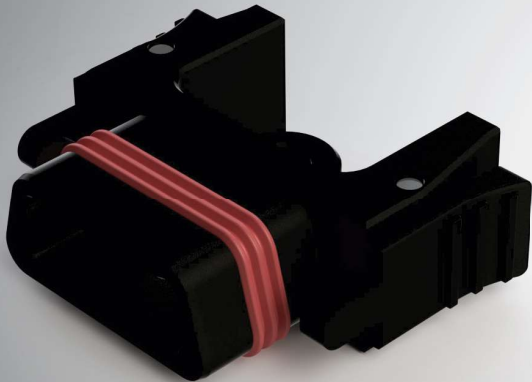

# Quick Lock USB 3.0 Accessories

**USB Memory Stick**  
**A90011-801 = 16 GB**  
**A90012-801 = 32 GB**  
**A90013-801 = 64 GB**

**Receptacle Cap**  
**A90014-801**

**Plug Cap**  
**A90015-801**

Computer rendered images are for illustrative purposes only. Although every precaution has been taken, variances in color, hue and texture may vary slightly from image. Dimension are in inches [millimeters] and are subject to change without notice.