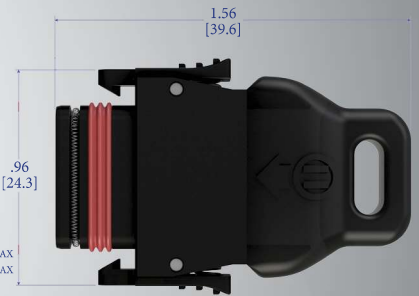

# Quick Lock USB 3.0 Accessories

**USB Memory Stick**  
**A90011-801 = 16 GB**  
**A90012-801 = 32 GB**  
**A90013-801 = 64 GB**

**Receptacle Cap**  
**A90014-801**

**Plug Cap**  
**A90015-801**

Computer rendered images are for illustrative purposes only. Although every precaution has been taken, variances in color, hue and texture may vary slightly from image. Dimension are in inches [millimeters] and are subject to change without notice.