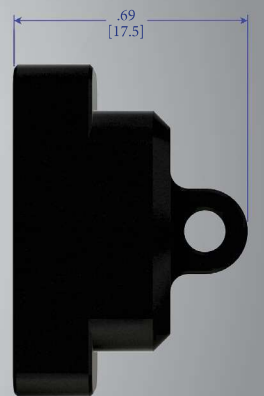

# Quick Lock USB 3.0 Accessories

**USB Memory Stick**  
**A90011-801 = 16 GB**  
**A90012-801 = 32 GB**  
**A90013-801 = 64 GB**

**Receptacle Cap**  
**A90014-801**

**Plug Cap**  
**A90015-801**

Computer rendered images are for illustrative purposes only. Although every precaution has been taken, variances in color, hue and texture may vary slightly from image. Dimension are in inches [millimeters] and are subject to change without notice.