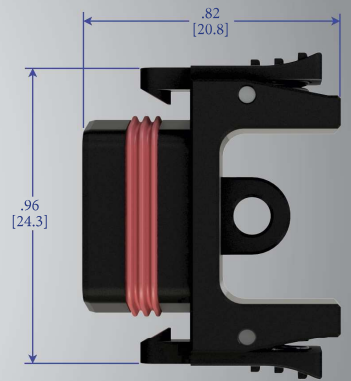

# Quick Lock USB 3.0 Accessories

**USB Memory Stick**  
**A90011-801 = 16 GB**  
**A90012-801 = 32 GB**  
**A90013-801 = 64 GB**

**Receptacle Cap**  
**A90014-801**

**Plug Cap**  
**A90015-801**

Computer rendered images are for illustrative purposes only. Although every precaution has been taken, variances in color, hue and texture may vary slightly from image. Dimension are in inches [millimeters] and are subject to change without notice.