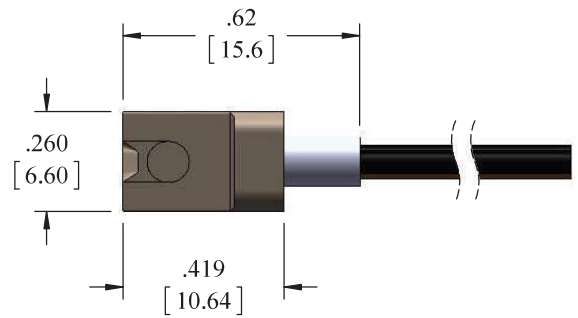

# WIRED MALE/FEMALE HYBRID LATCHING MICRO-D

LATCHING  
FEMALE  
RECEPTACLE

LATCHING  
MALE  
PLUG

CONTACTS		ENGLISH (IN)			METRIC (mm)		
"n"	ROWS	"A"	"C"	"F"	"A"	"C"	"F"
9	2	.775	.334	.86	19.69	8.48	21.8
15	2	.925	.484	1.01	23.50	12.29	25.7
21	2	1.075	.634	1.06	27.31	16.10	26.9
25	2	1.175	.734	1.26	29.85	18.64	32.0
31	2	1.325	.884	1.41	33.66	22.45	35.8
37	2	1.475	1.034	1.56	37.47	26.26	39.6
51	2	1.825	1.384	1.91	46.36	35.15	48.5