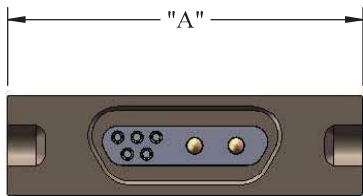

# WIRED MALE/FEMALE HYBRID LATCHING MICRO-D

LATCHING  
FEMALE  
RECEPTACLE

LATCHING  
MALE  
PLUG

CONTACTS		ENGLISH (IN)			METRIC (mm)		
"n"	ROWS	"A"	"C"	"F"	"A"	"C"	"F"
9	2	.775	.334	.86	19.69	8.48	21.8
15	2	.925	.484	1.01	23.50	12.29	25.7
21	2	1.075	.634	1.06	27.31	16.10	26.9
25	2	1.175	.734	1.26	29.85	18.64	32.0
31	2	1.325	.884	1.41	33.66	22.45	35.8
37	2	1.475	1.034	1.56	37.47	26.26	39.6
51	2	1.825	1.384	1.91	46.36	35.15	48.5