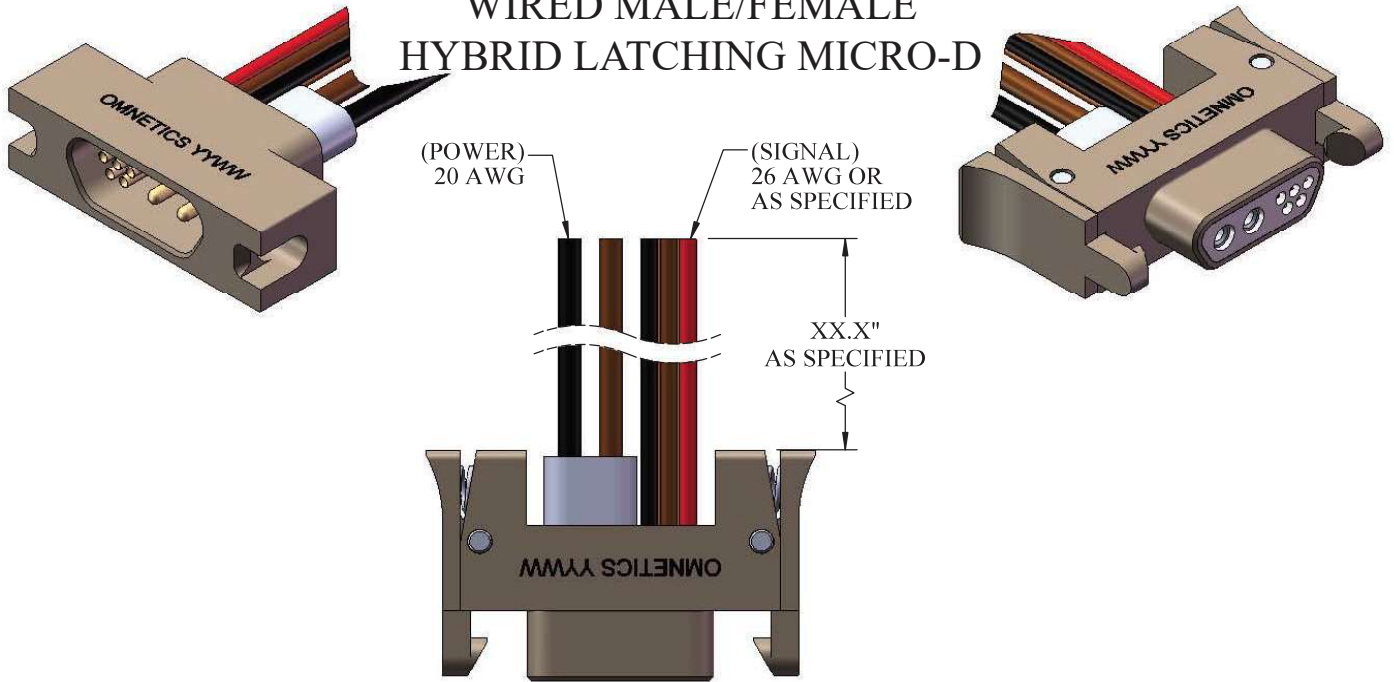

# WIRED MALE/FEMALE HYBRID LATCHING MICRO-D

LATCHING  
FEMALE  
RECEPTACLE

LATCHING  
MALE  
PLUG

CONTACTS		ENGLISH (IN)			METRIC (mm)		
"n"	ROWS	"A"	"C"	"F"	"A"	"C"	"F"
9	2	.775	.334	.86	19.69	8.48	21.8
15	2	.925	.484	1.01	23.50	12.29	25.7
21	2	1.075	.634	1.06	27.31	16.10	26.9
25	2	1.175	.734	1.26	29.85	18.64	32.0
31	2	1.325	.884	1.41	33.66	22.45	35.8
37	2	1.475	1.034	1.56	37.47	26.26	39.6
51	2	1.825	1.384	1.91	46.36	35.15	48.5