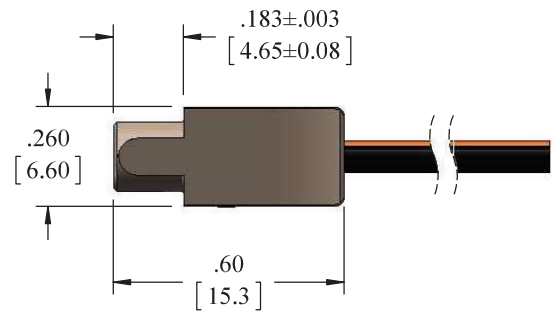

# WIRED MALE/FEMALE HYBRID LATCHING MICRO-D

LATCHING  
FEMALE  
RECEPTACLE

LATCHING  
MALE  
PLUG

CONTACTS		ENGLISH (IN)			METRIC (mm)		
"n"	ROWS	"A"	"C"	"F"	"A"	"C"	"F"
9	2	.775	.334	.86	19.69	8.48	21.8
15	2	.925	.484	1.01	23.50	12.29	25.7
21	2	1.075	.634	1.06	27.31	16.10	26.9
25	2	1.175	.734	1.26	29.85	18.64	32.0
31	2	1.325	.884	1.41	33.66	22.45	35.8
37	2	1.475	1.034	1.56	37.47	26.26	39.6
51	2	1.825	1.384	1.91	46.36	35.15	48.5