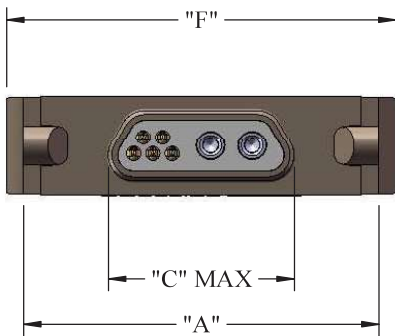

# WIRED MALE/FEMALE HYBRID LATCHING MICRO-D

LATCHING  
FEMALE  
RECEPTACLE

LATCHING  
MALE  
PLUG

CONTACTS		ENGLISH (IN)			METRIC (mm)		
"n"	ROWS	"A"	"C"	"F"	"A"	"C"	"F"
9	2	.775	.334	.86	19.69	8.48	21.8
15	2	.925	.484	1.01	23.50	12.29	25.7
21	2	1.075	.634	1.06	27.31	16.10	26.9
25	2	1.175	.734	1.26	29.85	18.64	32.0
31	2	1.325	.884	1.41	33.66	22.45	35.8
37	2	1.475	1.034	1.56	37.47	26.26	39.6
51	2	1.825	1.384	1.91	46.36	35.15	48.5